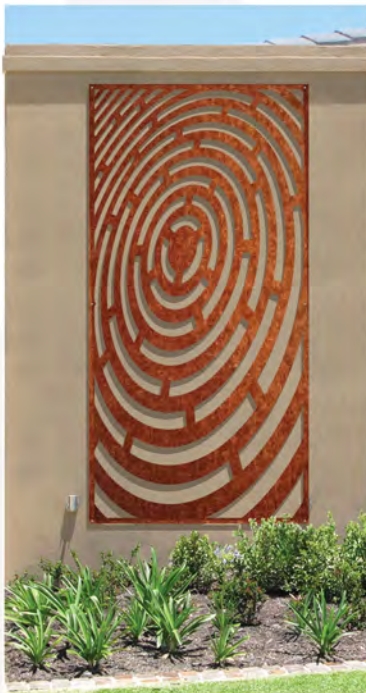

Mild Steel Rusted Finish