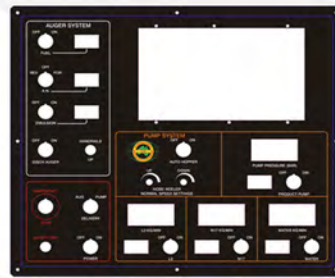

Digital Print Label

Digital Print Control Panel

Stainless Steel Engraved Danger Label

Stainless Steel Laser Etched

Engraved Plastic

Stainless Steel Engraved

Stainless Steel Engraved Switchboard Label

Anodised Aluminium Compliance Label